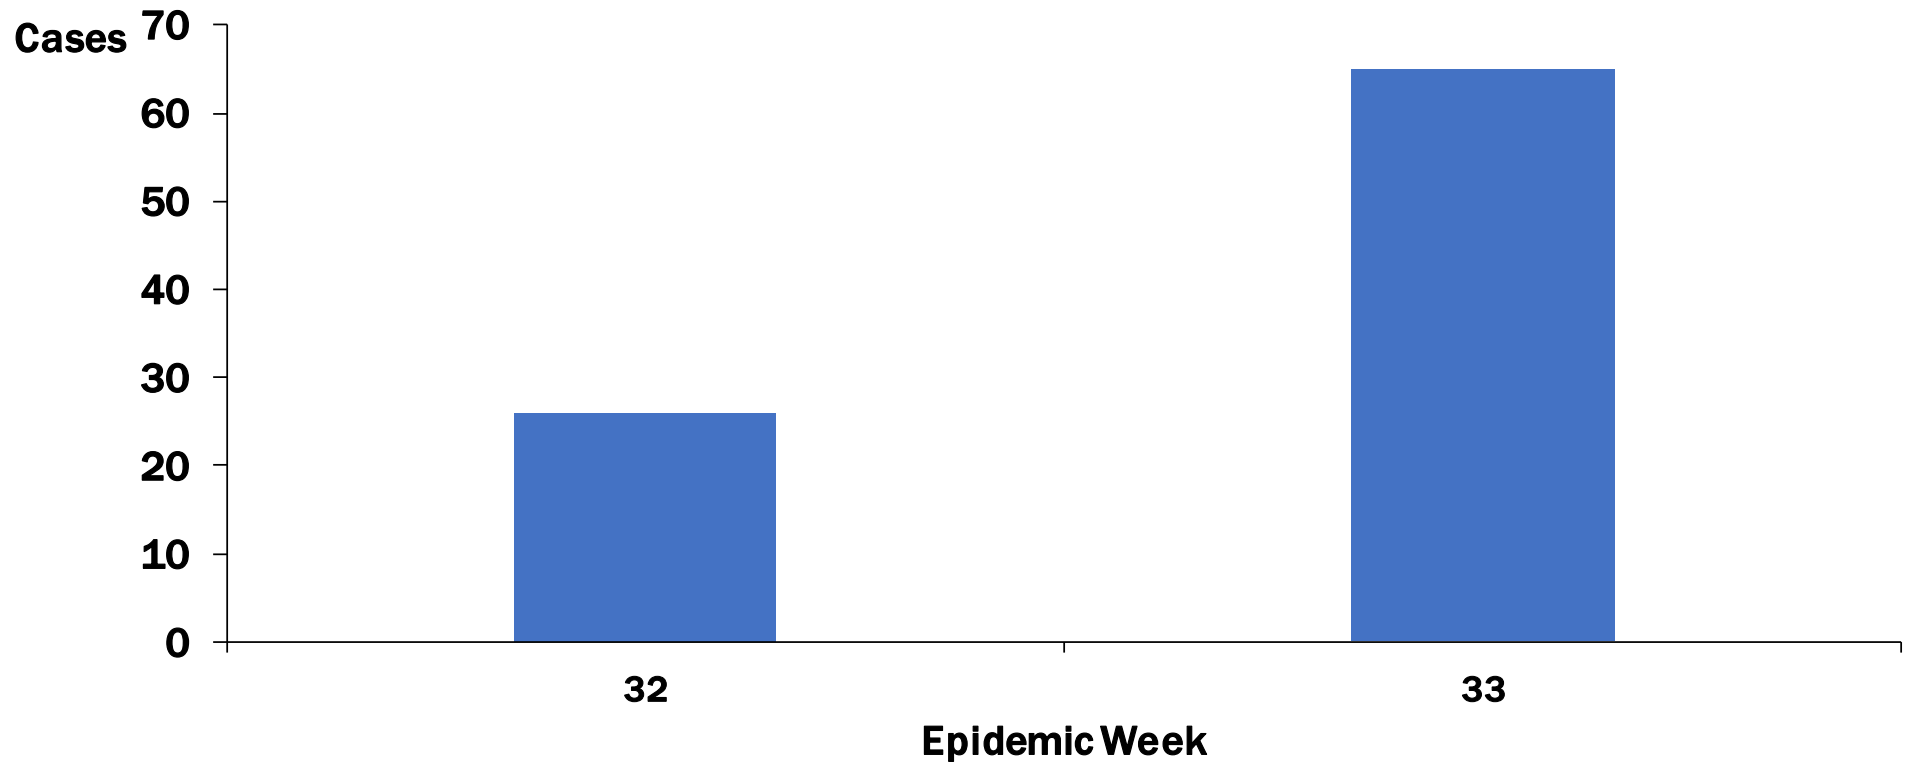

KAMPALA HOTSPOTS

COVID-19 Cases by Epi-week (06 - 15 August 2020)

COVID-19 Cases by Division (06 - 15 August 2020)

COVID_19 Cases by Village in Makindye Division, 06 - 15 August 2020

COVID-19 Cases by Village in Nakawa Division, 06 - 15 August 2020

COVID-19 Attack Rates by Division (06-15 August 2020)

Division	Cases	Population	AR/100,000
Central division	11	83,076	13
Kawempe Division	18	374,286	5
Rubaga Division	11	423,524	3
Makindye Division	24	434,346	6
Nakawa Division	27	350,364	8