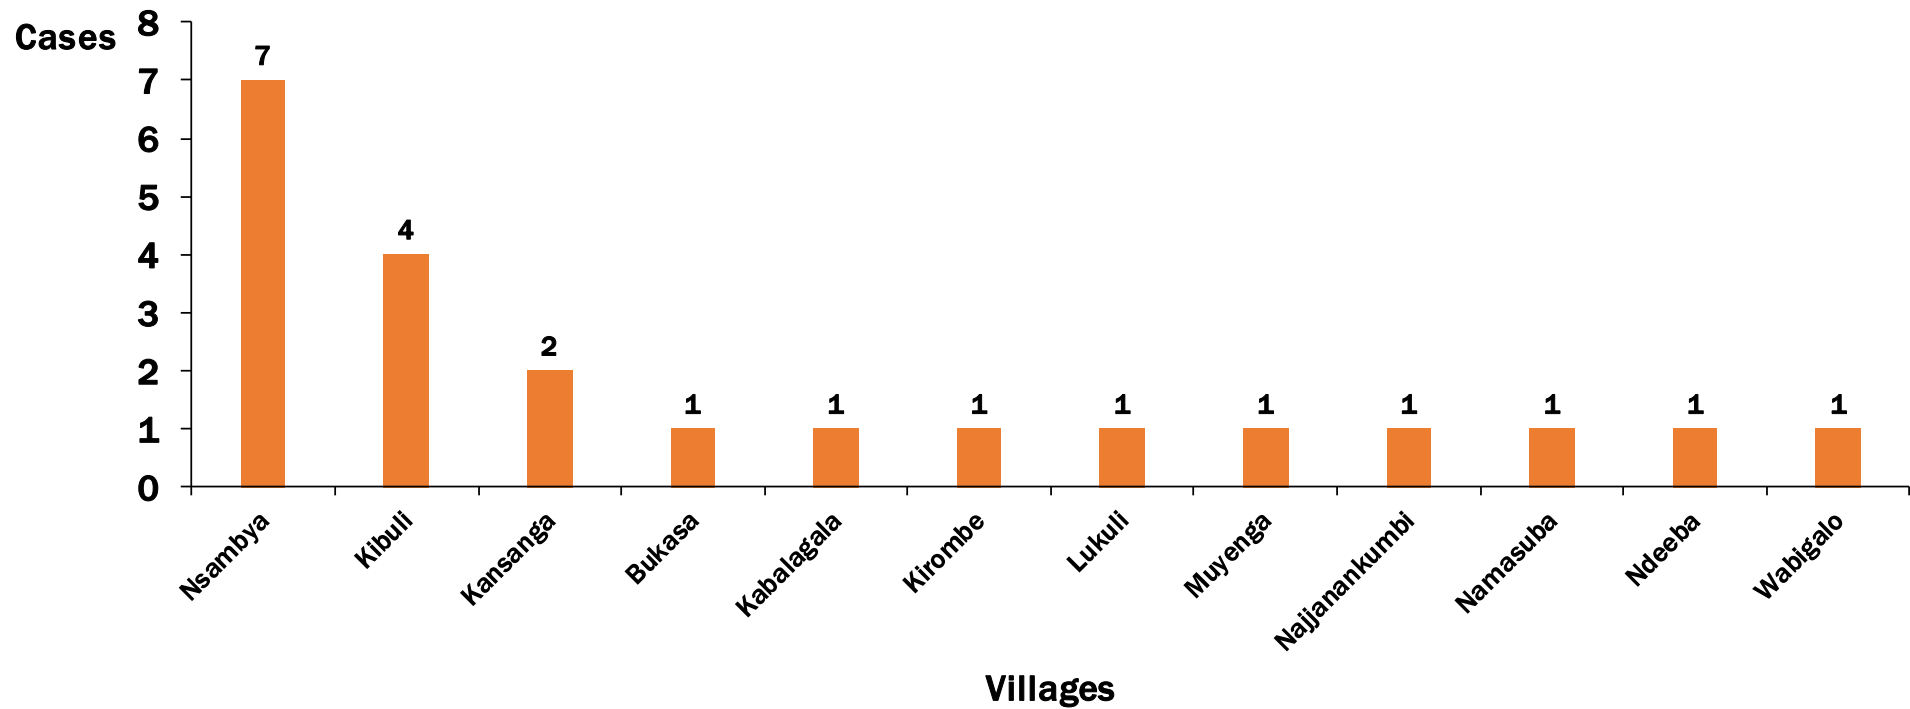

KAMPALA HOTSPOTS

COVID-19 Cases by Epi-week (06 - 15 August 2020)

COVID-19 Cases by Division (06 - 15 August 2020)

COVID_19 Cases by Village in Makindye Division, 06 - 15 August 2020

COVID-19 Cases by Village in Nakawa Division, 06 - 15 August 2020

COVID-19 Attack Rates by Division (06-15 August 2020)

Division	Cases	Population	AR/100,000
Central division	11	83,076	13
Kawempe Division	18	374,286	5
Rubaga Division	11	423,524	3
Makindye Division	24	434,346	6
Nakawa Division	27	350,364	8