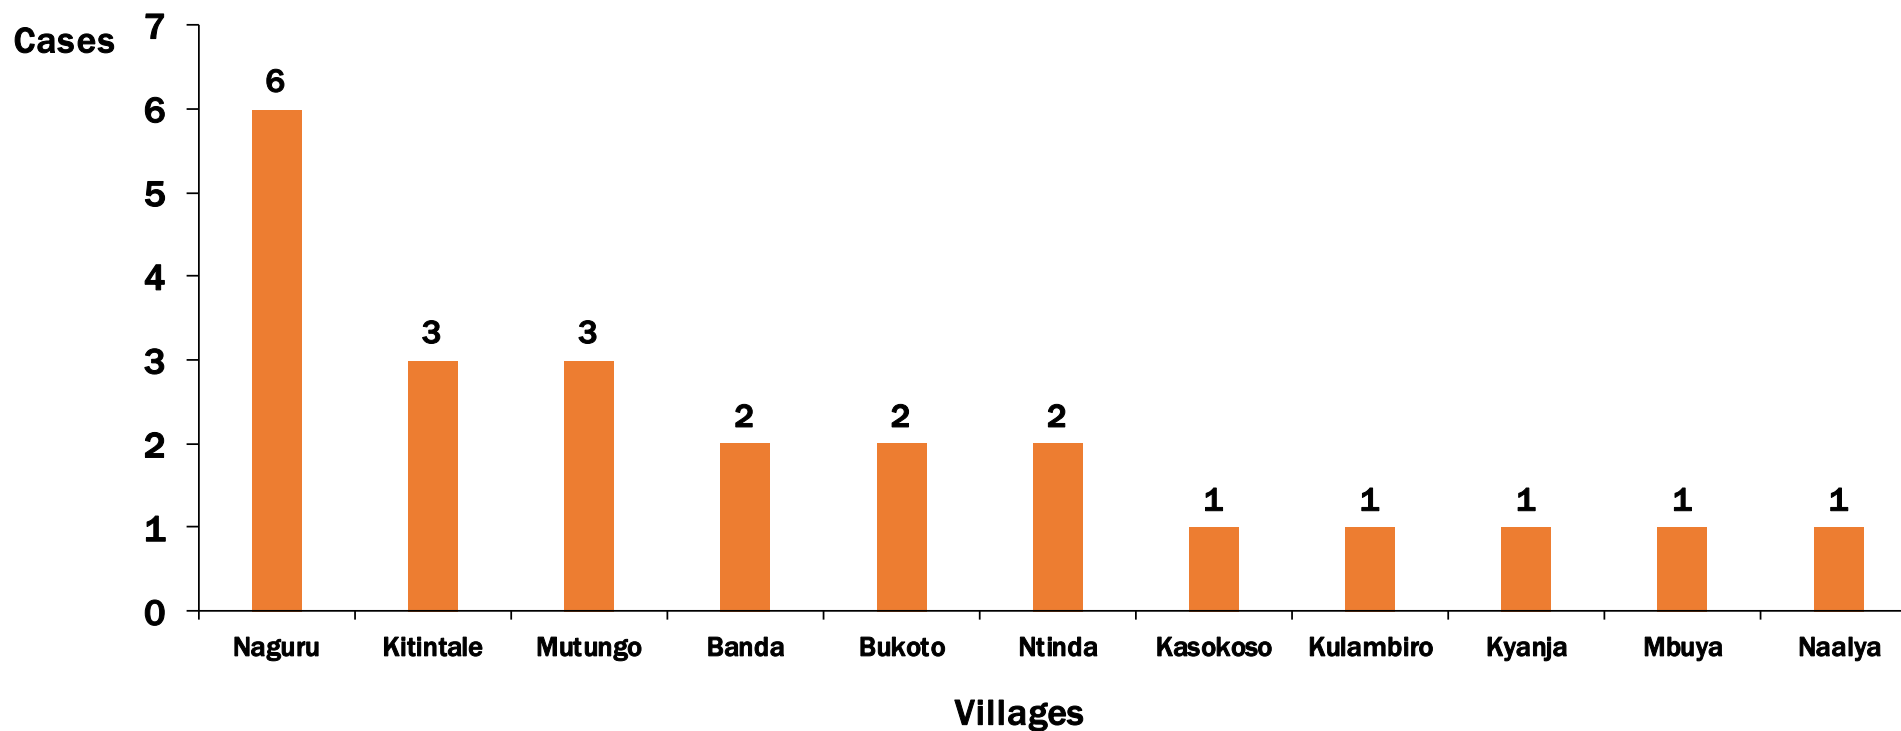

KAMPALA HOTSPOTS

COVID-19 Cases by Epi-week (06 - 15 August 2020)

COVID-19 Cases by Division (06 - 15 August 2020)

COVID_19 Cases by Village in Makindye Division, 06 - 15 August 2020

COVID-19 Cases by Village in Nakawa Division, 06 - 15 August 2020

COVID-19 Attack Rates by Division (06-15 August 2020)

Division	Cases	Population	AR/100,000
Central division	11	83,076	13
Kawempe Division	18	374,286	5
Rubaga Division	11	423,524	3
Makindye Division	24	434,346	6
Nakawa Division	27	350,364	8