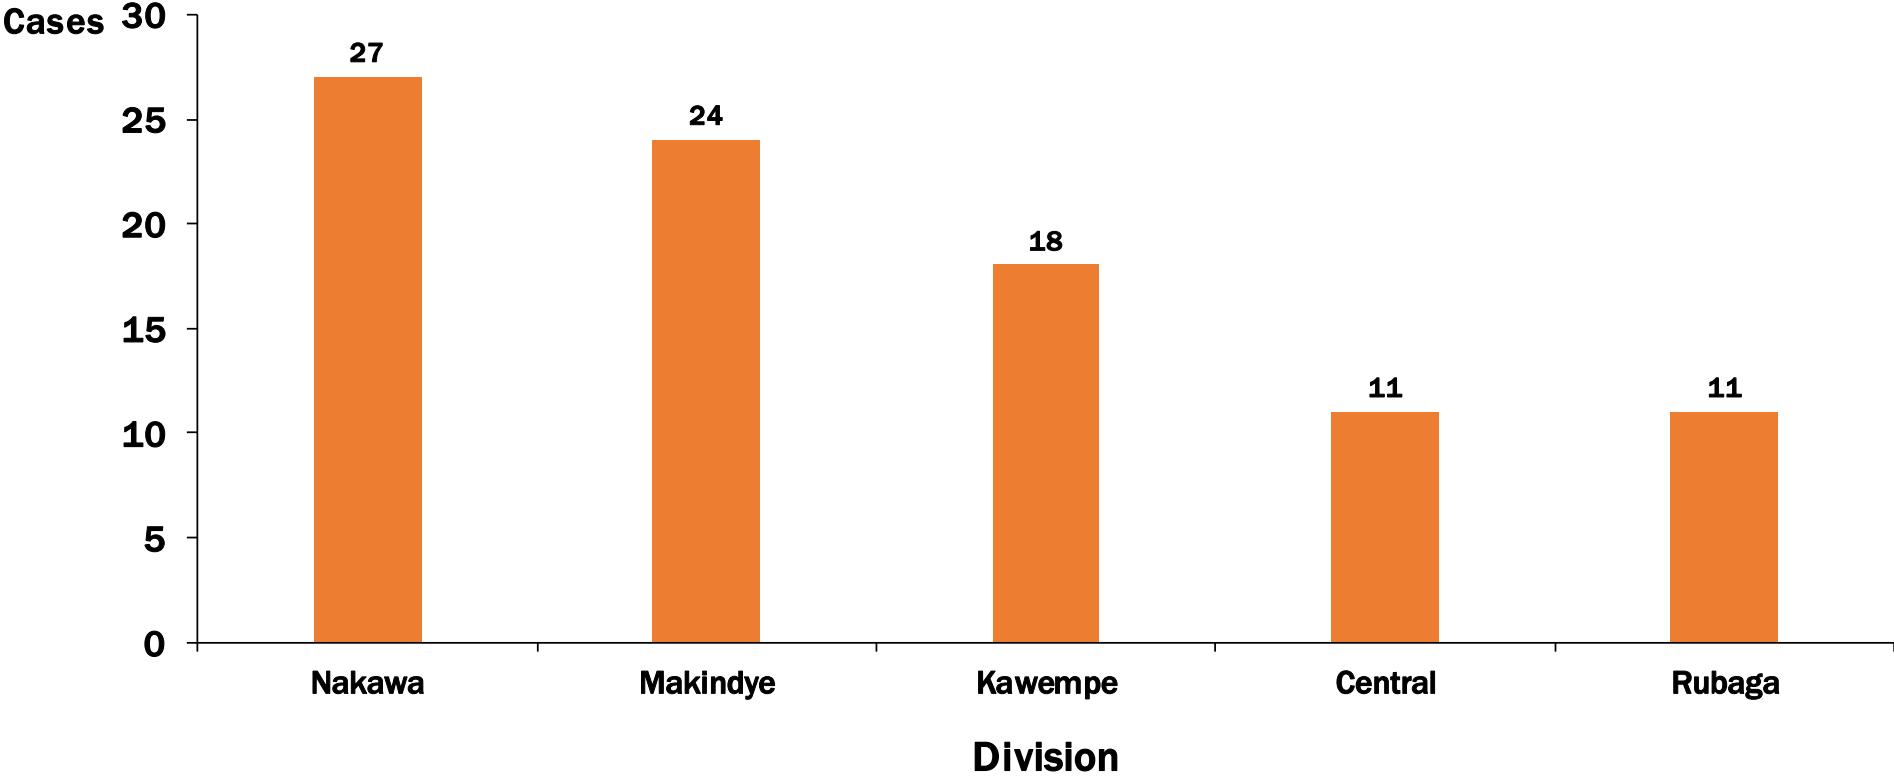

KAMPALA HOTSPOTS

COVID-19 Cases by Epi-week (06 - 15 August 2020)

COVID-19 Cases by Division (06 - 15 August 2020)

COVID_19 Cases by Village in Makindye Division, 06 - 15 August 2020

COVID-19 Cases by Village in Nakawa Division, 06 - 15 August 2020

COVID-19 Attack Rates by Division (06-15 August 2020)

Division	Cases	Population	AR/100,000
Central division	11	83,076	13
Kawempe Division	18	374,286	5
Rubaga Division	11	423,524	3
Makindye Division	24	434,346	6
Nakawa Division	27	350,364	8